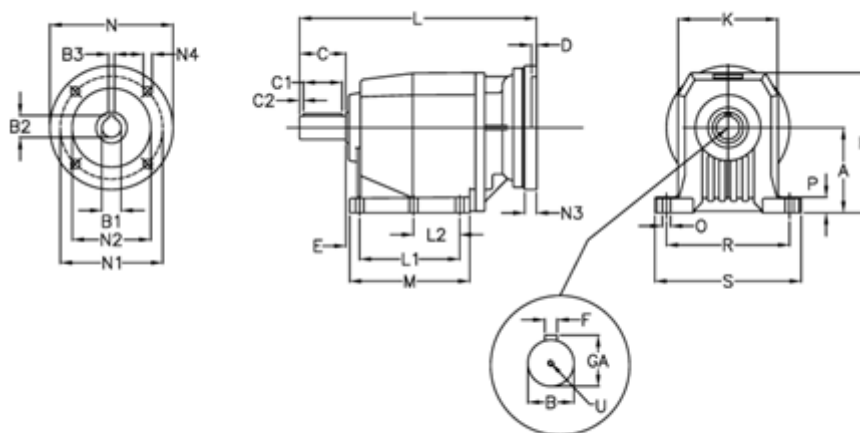

Article number: 40600701411250

Description: Helical gearbox  
C702P-14,1-P132B5

## Measures

A = 210	D = 5.0	L2 = 0.0	P = 30
B = 60	E = 25	M = 222.0	R = 300
B1 = 38	F = 18	N = 300	S = 350
B2 = 41.3	GA = 64.0	N1 = 265	U = M20x42
B3 = 10	H = 349	N2 = 230	
C = 120	K = 262	N3 = 16	
C1 = 90	L = 519.5	N4 = 14	
C2 = 15	L1 = 165.0	O = 22	